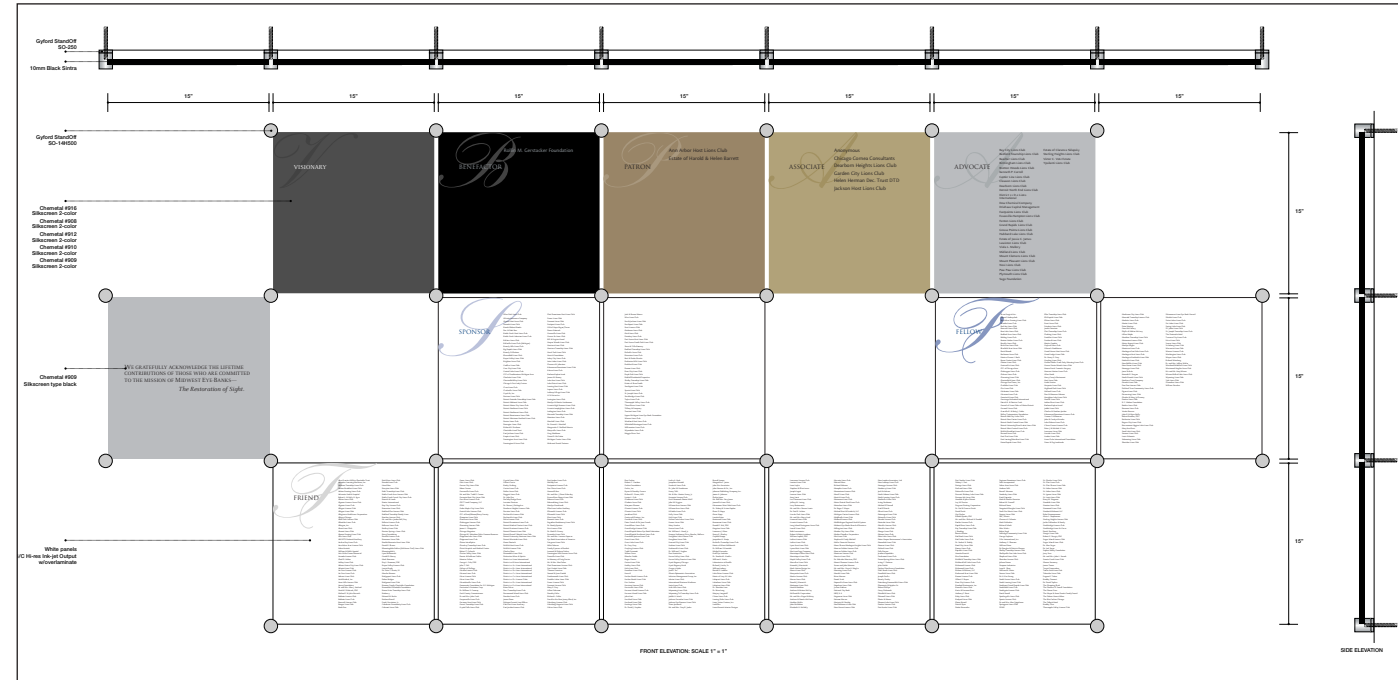

MIDWEST EYE BANK Donor Recognition

Midwest Eye Bank is located in Ann Arbor Michigan, and provides three states with Cornea transplants and Eye related surgery. Their history is a long and proud one with the association of the Lions Clubs across the midwest. They needed to reorganize all their donor related recognition from over 50 years in their new building. A comprehensive evaluation and organization was completed and several donor areas were identified and installed.