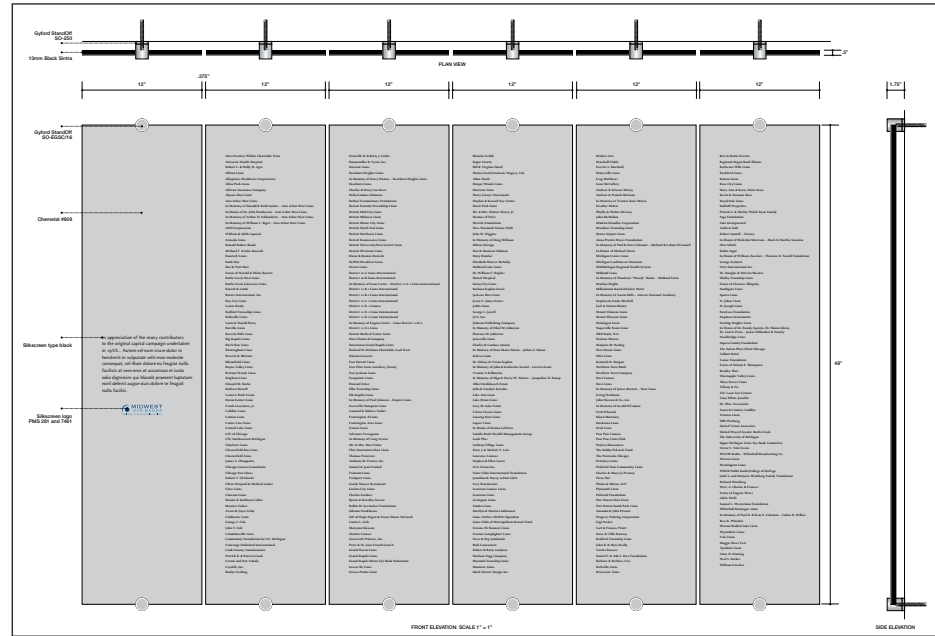

MIDWEST EYE BANK Donor Recognition

Midwest Eye Bank is located in Ann Arbor Michigan, and provides three states with Cornea transplants and Eye related surgery. Their history is a long and proud one with the association of the Lions Clubs across the midwest. They needed to reorganize all their donor related recognition from over 50 years in their new building. A comprehensive evaluation and organization was completed and several donor areas were identified and installed.